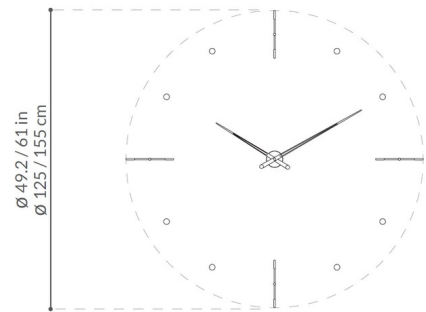

Description

The Mixto Wall Clock features a Chrome or Polished Brass finish with Wenge or Walnut hands. Available in two sizes.

Shown in chrome / walnut

Specifications

COLOR	Walnut
BODY FINISH	Chrome
WATTAGE	N/A
DIMMER	N/A
DIMENSIONS	49.2"W x 49.2"H
BULB	N/A