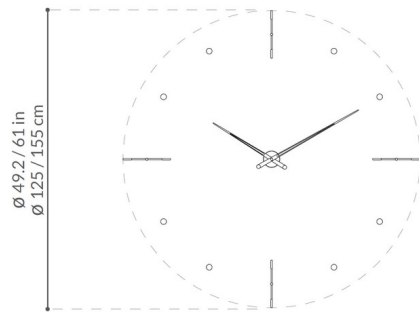

Description

The Mixto Wall Clock features a Chrome or Polished Brass finish with Wenge or Walnut hands. Available in two sizes.

Shown in chrome / walnut

Specifications

COLOR	Walnut
BODY FINISH	Chrome
WATTAGE	N/A
DIMMER	N/A
DIMENSIONS	49.2"W x 49.2"H
BULB	N/A