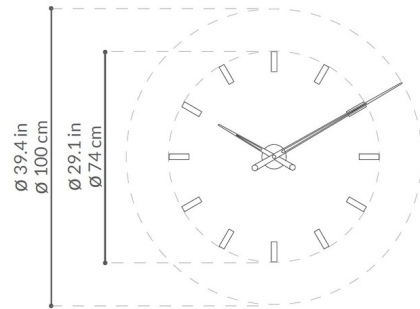

By Nomon

Description

The Tacon Wall Light features a Chrome finish with Black, White, Red, or Steel hands. Choice of 4 or 12 hour marks.

Shown in chrome / black

Specifications

COLOR	Black
BODY FINISH	Chrome
WATTAGE	N/A
DIMMER	N/A
DIMENSIONS	29.1"W x 29.1"H
BULB	N/A