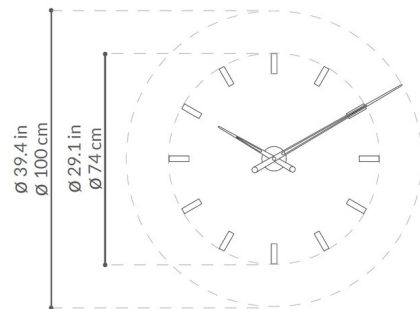

## Tacon I Wall Clock

By Nomon

### Description

The Tacon Wall Light features a Chrome finish with Black, White, Red, or Steel hands. Choice of 4 or 12 hour marks.

Shown in chrome / black

### Specifications

COLOR	Black
BODY FINISH	Chrome
WATTAGE	N/A
DIMMER	N/A
DIMENSIONS	29.1"W x 29.1"H
BULB	N/A

CLICK TO VIEW PRODUCT

Notes: