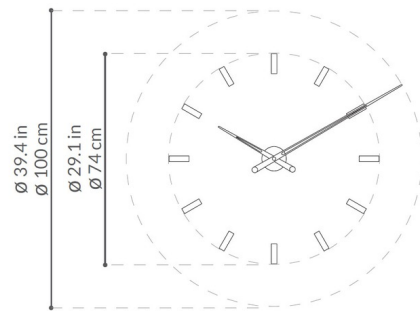

By Nomon

Description

The Tacon Wall Clock features a Polished Brass finish with Wenge or Walnut hands. Available with 4 or 12 hour marks.

Shown in polished brass / walnut

Specifications

COLOR	Walnut
BODY FINISH	Polished Brass
WATTAGE	N/A
DIMMER	N/A
DIMENSIONS	39.4"W x 39.4"H
BULB	N/A