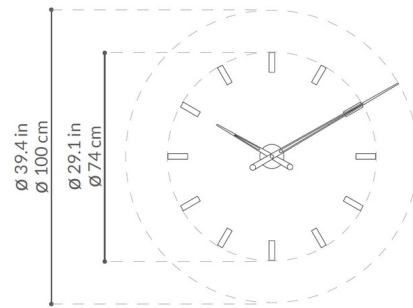

By Nomon

Description

The Tacon Wall Clock features a Chrome finish with Red, White, or Black lacquered walnut hands. Available with 4 or 12 hour marks.

Shown in chrome / red

Specifications

COLOR	Red
BODY FINISH	Chrome
WATTAGE	N/A
DIMMER	N/A
DIMENSIONS	39.4"W x 39.4"H
BULB	N/A