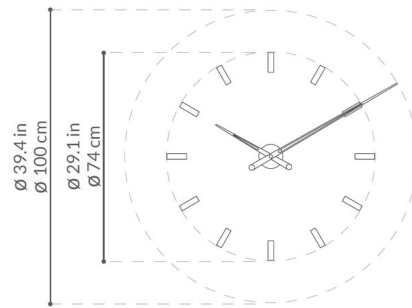

By Nomon

Description

The Tacon Wall Clock features a Chrome finish with Red, White, or Black lacquered walnut hands. Available with 4 or 12 hour marks.

Specifications

COLOR	Red
BODY FINISH	Chrome
WATTAGE	N/A
DIMMER	N/A
DIMENSIONS	39.4"W x 39.4"H
BULB	N/A

Shown in chrome / red

CLICK TO VIEW PRODUCT

Notes: