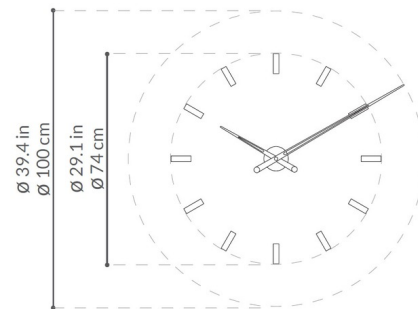

By Nomon

Description

The Tacon Wall Clock features a Graphite finish with Walnut hands. Available with 4 or 12 hour marks.

Shown in graphite steel / walnut

Specifications

COLOR	Walnut
BODY FINISH	Graphite Steel
WATTAGE	N/A
DIMMER	N/A
DIMENSIONS	39.4"W x 39.4"H
BULB	N/A