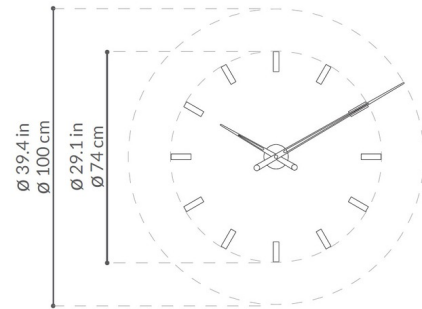

By Nomon

Description

The Tacon Wall Clock features a Graphite finish with Walnut hands. Available with 4 or 12 hour marks.

Shown in graphite steel / walnut

Specifications

COLOR	Walnut
BODY FINISH	Graphite Steel
WATTAGE	N/A
DIMMER	N/A
DIMENSIONS	39.4"W x 39.4"H
BULB	N/A