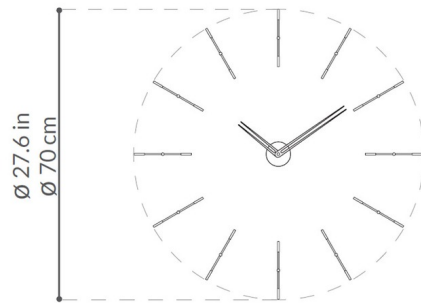

CLICK TO VIEW PRODUCT