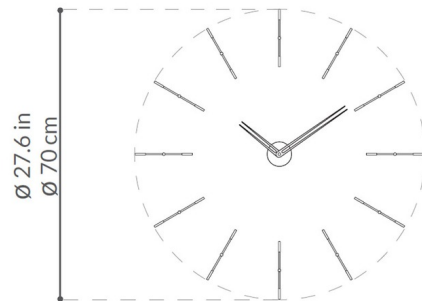

By Nomon

Description

The Mini Merlin Wall Clock features Walnut hands with a Chrome, Polished Brass, or Graphite finish. Available with 4 or 12 hour marks.

Shown in chrome / walnut

Specifications

COLOR	Walnut
BODY FINISH	Chrome
WATTAGE	N/A
DIMMER	N/A
DIMENSIONS	27.6"W x 27.6"H
BULB	N/A