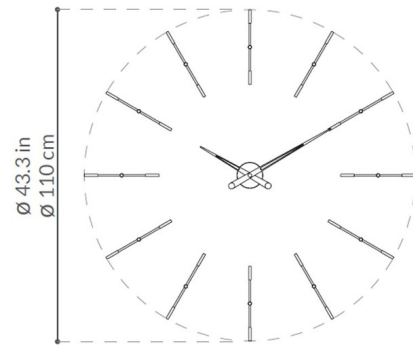

By Nomon

Description

The Merlin I Wall Clock features a Chrome finish with White, Red, Steel, or Black hands and hour marks.. Available with 4 or 12 hour marks.

Specifications

COLOR	Steel
BODY FINISH	Chrome
WATTAGE	N/A
DIMMER	N/A
DIMENSIONS	43.3"W x 43.3"H
BULB	N/A

Notes:

Shown in chrome / steel

CLICK TO VIEW PRODUCT