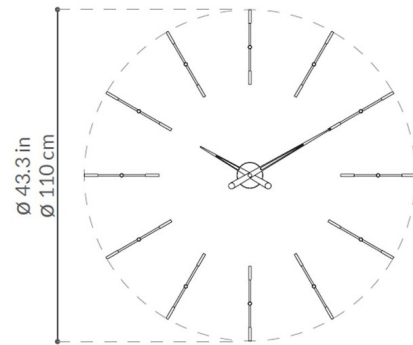

By Nomon

Description

The Merlin I Wall Clock features a Chrome finish with White, Red, Steel, or Black hands and hour marks.. Available with 4 or 12 hour marks.

Shown in chrome / steel

Specifications

COLOR	Steel
BODY FINISH	Chrome
WATTAGE	N/A
DIMMER	N/A
DIMENSIONS	43.3"W x 43.3"H
BULB	N/A