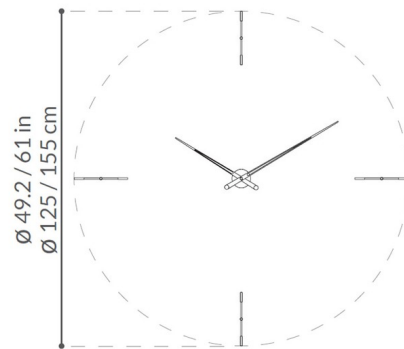

By Nomon

Description

The Merlin Wall Clock features a Chrome finish with Wenge or Walnut hands and hour marks. Available with 4 or 12 hour marks. Choice of two sizes.

Shown in chrome / walnut

Specifications

COLOR	Walnut
BODY FINISH	Chrome
WATTAGE	N/A
DIMMER	N/A
DIMENSIONS	49.2"W x 49.2"H
BULB	N/A

CLICK TO VIEW PRODUCT

Notes: