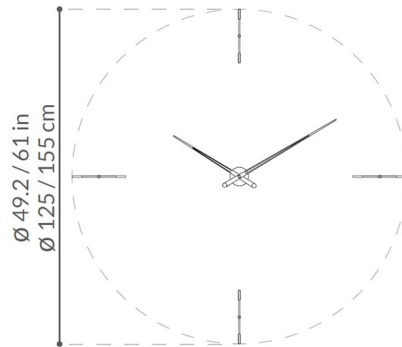

## Merlin T Wall Clock

By Nomon

### Description

The Merlin T Wall Clock features a Graphite finish with Walnut hands and hour marks. Available with 4 or 12 hour marks. Choice of two sizes.

Shown in graphite steel / walnut

### Specifications

COLOR	Walnut
BODY FINISH	Graphite Steel
WATTAGE	N/A
DIMMER	N/A
DIMENSIONS	49.2"W x 49.2"H
BULB	N/A

CLICK TO VIEW PRODUCT

Notes: