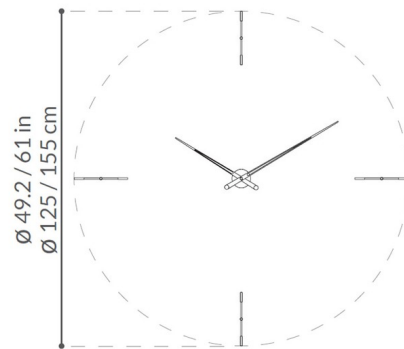

By Nomon

Description

The Merlin T Wall Clock features a Graphite finish with Walnut hands and hour marks. Available with 4 or 12 hour marks. Choice of two sizes.

Shown in graphite steel / walnut

Specifications

COLOR	Walnut
BODY FINISH	Graphite Steel
WATTAGE	N/A
DIMMER	N/A
DIMENSIONS	49.2"W x 49.2"H
BULB	N/A

CLICK TO VIEW PRODUCT

Notes: