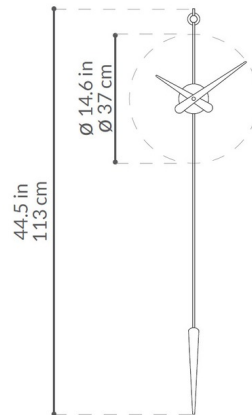

By Nomon

Description

The Punto Y Coma Wall Clock is available in Chrome with Walnut or Chrome hands, Graphite Steel with Walnut hands, or Polished Brass with Walnut hands. Requires 1 AA battery.

Specifications

COLOR	N/A
BODY FINISH	Chrome / Walnut
WATTAGE	N/A
DIMMER	N/A
DIMENSIONS	14.6"W x 44.5"H
BULB	N/A

Shown in chrome / walnut

CLICK TO VIEW PRODUCT

Notes: