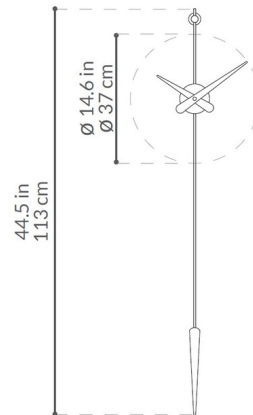

### Specifications

COLOR	N/A
BODY FINISH	Chrome / Walnut
WATTAGE	N/A
DIMMER	N/A
DIMENSIONS	14.6"W x 44.5"H
BULB	N/A

Shown in chrome / walnut

CLICK TO VIEW PRODUCT

Notes: