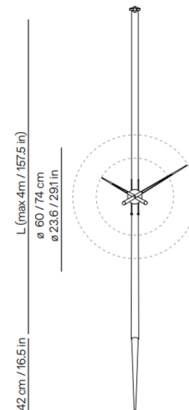

### Description

The Pendulo Wall Clock features an avant garde design with a strong Nordic style. Steel cables serve as both support and pendulum. Can be mounted to wall or ceiling. Available in Chromed brass with stainless steel hands, or Polished Brass or Graphite with natural walnut hands.

### Specifications

COLOR	N/A
BODY FINISH	Chrome / Polished Steel
WATTAGE	N/A
DIMMER	N/A
DIMENSIONS	29.1"W x 157"H
BULB	N/A

CLICK TO VIEW PRODUCT

Notes: