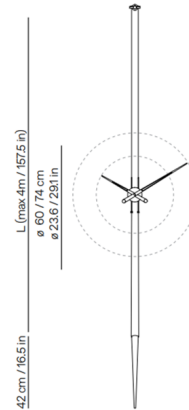

By Nomon

Description

The Pendulo Wall Clock features an avant garde design with a strong Nordic style. Steel cables serve as both support and pendulum. Can be mounted to wall or ceiling. Available in Chromed brass with stainless steel hands, or Polished Brass or Graphite with natural walnut hands.

Shown in chrome / polished steel

Specifications

| | |
|-------------|-------------------------|
| COLOR | N/A |
| BODY FINISH | Chrome / Polished Steel |
| WATTAGE | N/A |
| DIMMER | N/A |
| DIMENSIONS | 29.1"W x 157"H |
| BULB | N/A |