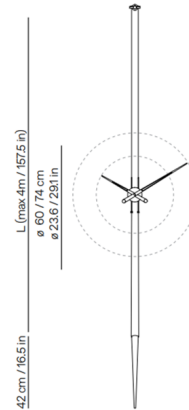

### Description

The Pendulo Wall Clock features an avant garde design with a strong Nordic style. Steel cables serve as both support and pendulum. Can be mounted to wall or ceiling. Available in Chromed brass with stainless steel hands, or Polished Brass or Graphite with natural walnut hands.

### Specifications

COLOR	N/A
BODY FINISH	Polished Brass / Walnut
WATTAGE	N/A
DIMMER	N/A
DIMENSIONS	29.1"W x 157"H
BULB	N/A

CLICK TO VIEW PRODUCT

Notes: