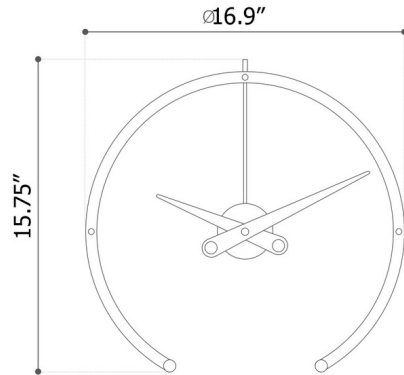

Description

The Omega Table Clock is available in Chrome or Chrome with Polished Brass accents.

Shown in chrome / polished brass / chrome

Specifications

COLOR	Chrome
BODY FINISH	Chrome / Polished Brass
WATTAGE	N/A
DIMMER	N/A
DIMENSIONS	16.9\"W x 15.7\"H
BULB	N/A