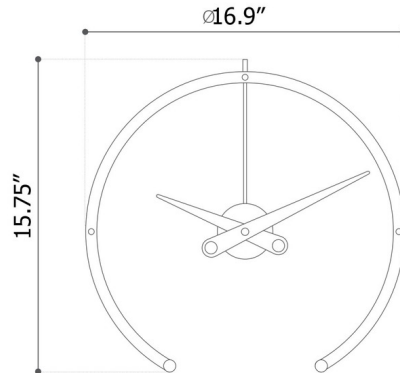

### Specifications

|             |                         |
|-------------|-------------------------|
| COLOR       | Chrome                  |
| BODY FINISH | Chrome / Polished Brass |
| WATTAGE     | N/A                     |
| DIMMER      | N/A                     |
| DIMENSIONS  | 16.9\"W x 15.7\"H       |
| BULB        | N/A                     |