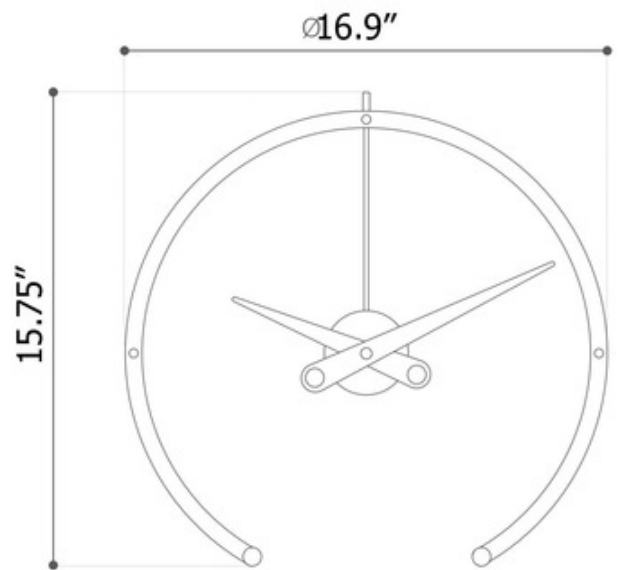

BRAND

Nomon

DESCRIPTION

The Omega Table Clock is available in Chrome or Chrome with Polished Brass accents.

Shown in: Chrome / Polished Brass / Chrome

COLOR	Chrome
BODY FINISH	Chrome / Polished Brass
WATTAGE	N/A
DIMMER	N/A
DIMENSIONS	16.9"W x 15.7"H
LAMP	N/A

SPEC #

NOM780470

COMPANY

PROJECT

FIXTURE TYPE

APPROVED BY

DATE