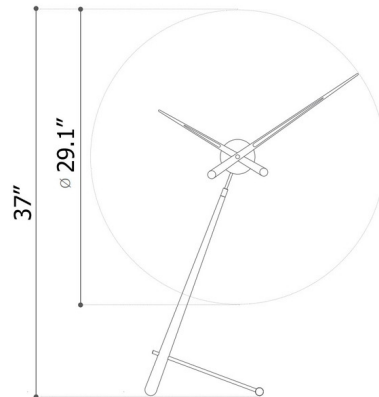

## Puntero I Table Clock

By Nomon

### Description

The Puntero Table Clock features a Chrome finish with black lacquered stem and hands.

Shown in chrome / black

### Specifications

COLOR	Black
BODY FINISH	Chrome
WATTAGE	N/A
DIMMER	N/A
DIMENSIONS	29.1"W x 37"H
BULB	N/A

CLICK TO VIEW PRODUCT

Notes: