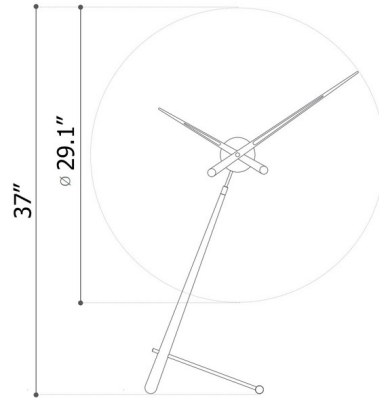

By Nomon

Description

The Puntero Table Clock features a Chrome finish with black lacquered stem and hands.

Shown in chrome / black

Specifications

COLOR	Black
BODY FINISH	Chrome
WATTAGE	N/A
DIMMER	N/A
DIMENSIONS	29.1"W x 37"H
BULB	N/A