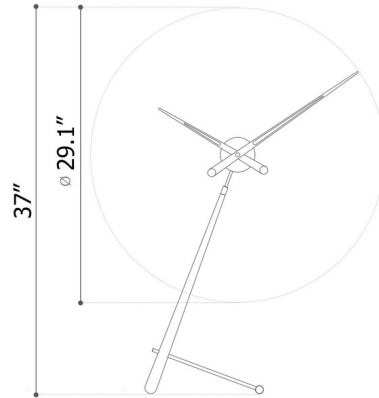

## Puntero Walnut Table Clock

By Nomon

### Description

The Puntero Table Clock is made of Walnut with Gold, Chrome, or Graphite accents.

Shown in gold / walnut

### Specifications

COLOR	Walnut
BODY FINISH	Gold
WATTAGE	N/A
DIMMER	N/A
DIMENSIONS	29.1"W x 37"H
BULB	N/A

CLICK TO VIEW PRODUCT

Notes: