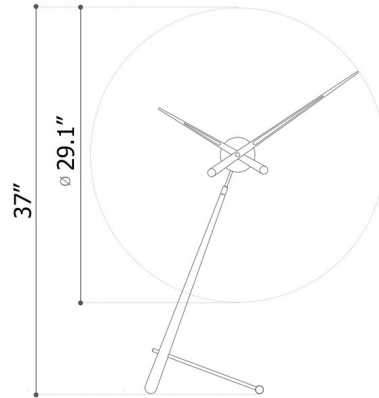

### Description

The Punero Table Clock is made of Walnut with Gold, Chrome, or Graphite accents.

Shown in gold / walnut

### Specifications

COLOR	Walnut
BODY FINISH	Gold
WATTAGE	N/A
DIMMER	N/A
DIMENSIONS	29.1"W x 37"H
BULB	N/A

CLICK TO VIEW PRODUCT

Notes: