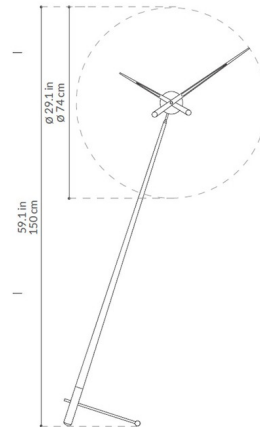

By Nomon

Description

The Pisa Floor Clock features a Walnut stem and hands with a Chrome, Graphite Steel, or Polished Brass finish.

Shown in chrome / walnut

Specifications

COLOR	Walnut
BODY FINISH	Chrome
WATTAGE	N/A
DIMMER	N/A
DIMENSIONS	29.1"W x 59.1"H
BULB	N/A