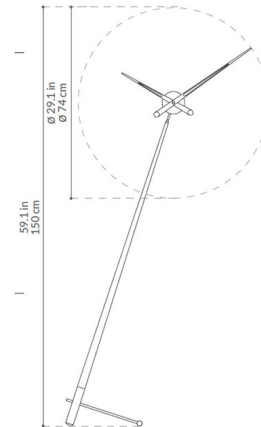

By Nomon

Description

The Pisa Floor Clock features a Walnut stem and hands with a Chrome, Graphite Steel, or Polished Brass finish.

Shown in chrome / walnut

Specifications

COLOR	Walnut
BODY FINISH	Chrome
WATTAGE	N/A
DIMMER	N/A
DIMENSIONS	29.1"W x 59.1"H
BULB	N/A