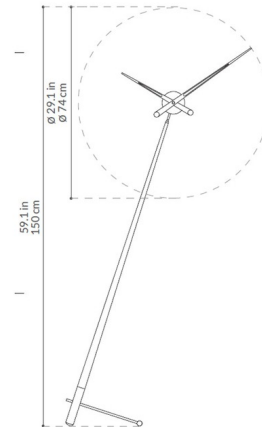

### Description

The Pisa Floor Clock is available in Chrome with Black, Red, or White lacquered walnut stem and hands.

Shown in chrome / black

### Specifications

COLOR	Black
BODY FINISH	Chrome
WATTAGE	N/A
DIMMER	N/A
DIMENSIONS	29.1"W x 59.1"H
BULB	N/A

CLICK TO VIEW PRODUCT

Notes: