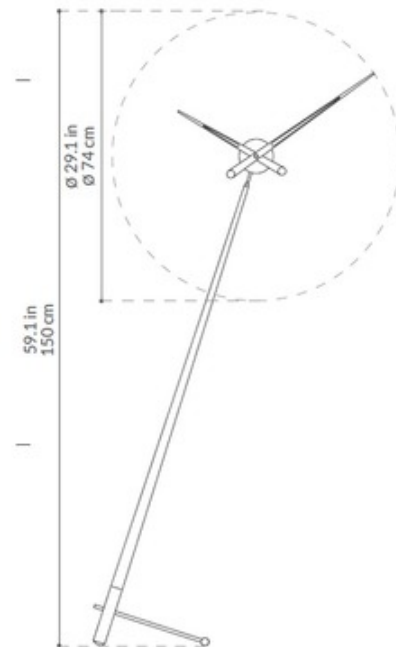

BRAND

Nomon

DESCRIPTION

The Pisa Floor Clock is available in Chrome with Black, Red, or White lacquered walnut stem and hands.

Shown in: Chrome / Black

COLOR	Black
BODY FINISH	Chrome
WATTAGE	N/A
DIMMER	N/A
DIMENSIONS	29.1"W x 59.1"H
LAMP	N/A

SPEC #

NOM780478

COMPANY

PROJECT

FIXTURE TYPE

APPROVED BY

DATE