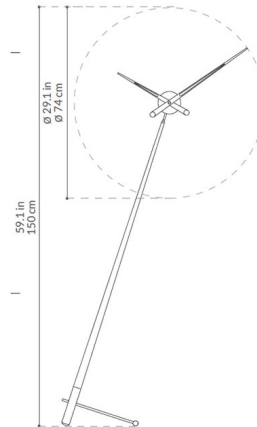

### Specifications

|             |                 |
|-------------|-----------------|
| COLOR       | Black           |
| BODY FINISH | Chrome          |
| WATTAGE     | N/A             |
| DIMMER      | N/A             |
| DIMENSIONS  | 29.1"W x 59.1"H |
| BULB        | N/A             |