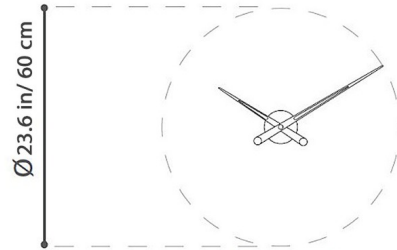

### Description

The Axioma I Wall Clock features a Chrome finish with White, Red, Steel, or Black hands. Hour marks not included.

### Specifications

COLOR	Steel
BODY FINISH	Chrome
WATTAGE	N/A
DIMMER	N/A
DIMENSIONS	23.6"W x 23.6"H
BULB	N/A

Notes:

Shown in chrome / steel

Axioma i

CLICK TO VIEW PRODUCT