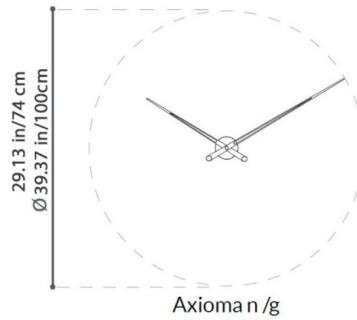

## Axioma N Wall Clock

By Nomon

### Description

The Axioma N Wall Clock features a Chrome finish with Walnut or Wenge hands. Available in two sizes. Hour marks not included.

Shown in chrome / walnut

### Specifications

COLOR	Walnut
BODY FINISH	Chrome
WATTAGE	N/A
DIMMER	N/A
DIMENSIONS	29.13"W x 29.13"H
BULB	N/A

CLICK TO VIEW PRODUCT

Notes: