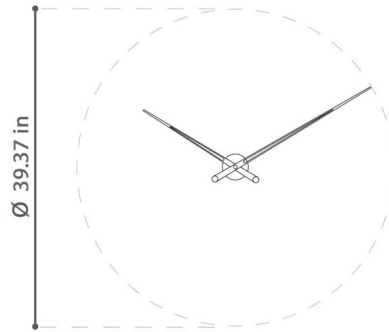

By Nomon

Description

The Axioma L Wall Clock features a Chrome finish with White, Red, or Black lacquered walnut hands. Hour marks not included.

Shown in chrome / black

Axioma L

Specifications

COLOR	Black
BODY FINISH	Chrome
WATTAGE	N/A
DIMMER	N/A
DIMENSIONS	39.4"W x 39.4"H
BULB	N/A