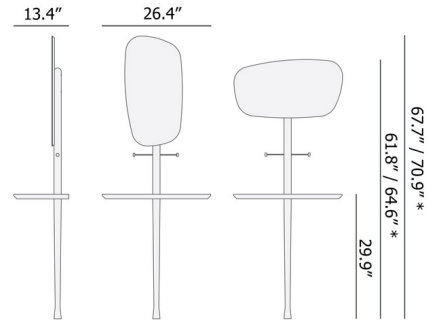

By Nomon

Description

The Recibidor Hallway Table offers a chic accent piece that will allow you to return home in style and provides the perfect spot to drop any unwanted accessories upon arrival, featuring a solid Wood base with a Walnut or Marble surface, with a plain glass mirror and accent hooks to hang keys or jewelry. Mirror can be installed vertically or horizontally.

Shown in walnut / walnut

*The mirror can be adjusted in two heights.
Vertical mirror: 67.7" or 70.9"
Horizontal mirror: 61.8" or 64.6"

Specifications

COLOR	Walnut
BODY FINISH	Walnut
WATTAGE	N/A
DIMMER	N/A
DIMENSIONS	26.4"W x 70.9"H x 13.4"D
BULB	N/A