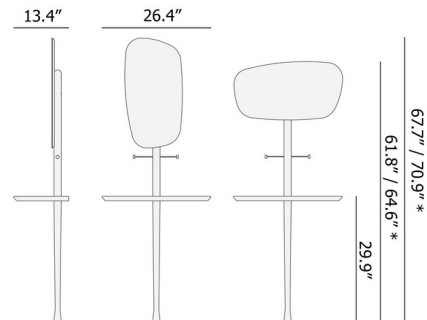

Lightology

lightology.com
866-954-4489
06-20-26

Project: _____
 Company: _____
 Location: _____ Fixture Type: _____
 SPEC #: **NOM780538**
 Approved On: _____ Approved By: _____

Recibidor Hallway Table By Nomon

Description

The Recibidor Hallway Table offers a chic accent piece that will allow you to return home in style and provides the perfect spot to drop any unwanted accessories upon arrival, featuring a solid Wood base with a Walnut or Marble surface, with a plain glass mirror and accent hooks to hang keys or jewelry. Mirror can be installed vertically or horizontally.

Shown in walnut / walnut

*The mirror can be adjusted in two heights.
 Vertical mirror: 67.7" or 70.9"
 Horizontal mirror: 61.8" or 64.6"

Specifications

| | |
|-------------|--------------------------|
| COLOR | Walnut |
| BODY FINISH | Walnut |
| WATTAGE | N/A |
| DIMMER | N/A |
| DIMENSIONS | 26.4"W x 70.9"H x 13.4"D |
| BULB | N/A |