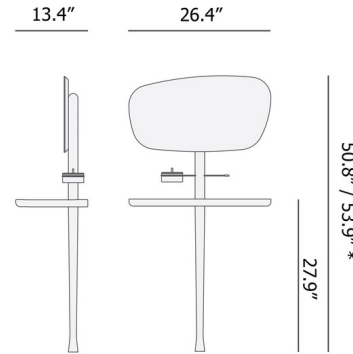

## Tocador Vanity Table

By Nomon

### Description

The Tocador Vanity Table offers a functional piece with delicate detailing that will make you feel like royalty, featuring a solid Wood table with Polished Brass accents and a plain glass mirror. Mounts to the wall. Note: Pouf sold separately.

Shown in walnut / walnut

\*The mirror can be adjusted in two heights.

### Specifications

COLOR	Walnut
BODY FINISH	Walnut
WATTAGE	N/A
DIMMER	N/A
DIMENSIONS	26.4"W x 53.9"H x 13.4"D
BULB	N/A

CLICK TO VIEW PRODUCT

Notes: