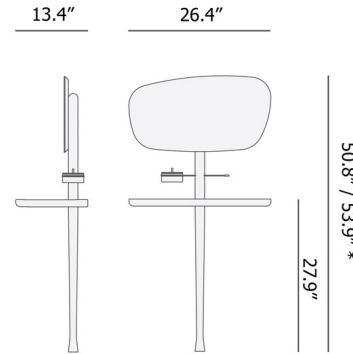

By Nomon

Description

The Tocador Vanity Table offers a functional piece with delicate detailing that will make you feel like royalty, featuring a solid Wood table with Polished Brass accents and a plain glass mirror. Mounts to the wall. Note: Pouf sold separately.

Shown in walnut / walnut

*The mirror can be adjusted in two heights.

Specifications

COLOR	Walnut
BODY FINISH	Walnut
WATTAGE	N/A
DIMMER	N/A
DIMENSIONS	26.4"W x 53.9"H x 13.4"D
BULB	N/A

CLICK TO VIEW PRODUCT