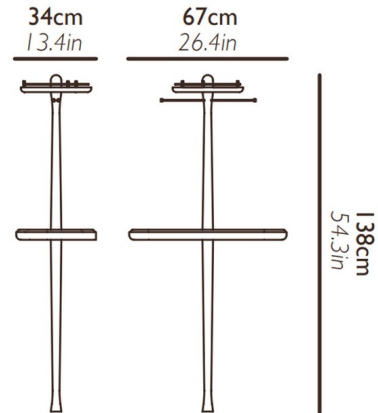

Specifications

COLOR	Marble
BODY FINISH	Walnut
WATTAGE	N/A
DIMMER	N/A
DIMENSIONS	26.4"W x 54.3"H x 13.4"D
BULB	N/A

CLICK TO VIEW PRODUCT

Notes: