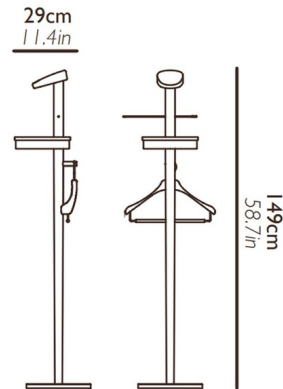

By Nomon

Description

The Valet Stand M will be the crown jewel of your dressing room, featuring a Walnut stand and Marble base complete with a round table with storage tray underneath, multiple hanging accessories, and hat rest. Available finished in Walnut or Blackstained Walnut.

Shown in walnut

Specifications

COLOR	N/A
BODY FINISH	Walnut
WATTAGE	N/A
DIMMER	N/A
DIMENSIONS	11.4"W x 58.7"H x 11.4"D
BULB	N/A

CLICK TO VIEW PRODUCT

Notes: