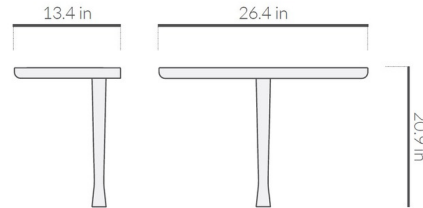

## Mesita Medium Table

By Nomon

### Description

The simple yet unique Mesita Table rests against walls and is ideal next to a couch, bed, chair, or doorway. Handcrafted of solid walnut with or without a marble top. Requires attachment to wall

### Specifications

COLOR	Marble
BODY FINISH	Walnut
WATTAGE	N/A
DIMMER	N/A
DIMENSIONS	26.4"W x 20.9"H x 13.4"D
BULB	N/A

CLICK TO VIEW PRODUCT

Notes: