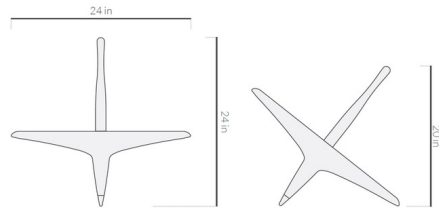

Lightology

lightology.com
866-954-4489
06-04-26

Project: _____

Company: _____

Location: _____ Fixture Type: _____

SPEC #: **NOM780554**

Approved On: _____ Approved By: _____

Peonza Spinning Top By Nomon

Description

The decorative Peonza Spinning Top is handcrafted of ash and walnut that also functions as a floor mirror.

Shown in walnut

Specifications

COLOR	N/A
BODY FINISH	Walnut
WATTAGE	N/A
DIMMER	N/A
DIMENSIONS	24"W x 24"H
BULB	N/A