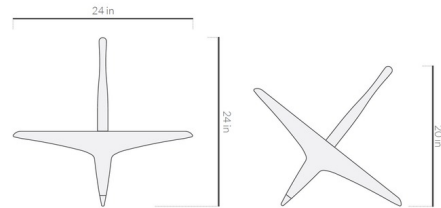

By Nomon

Description

The decorative Peonza Spinning Top is handcrafted of ash and walnut that also functions as a floor mirror.

Shown in walnut

Specifications

COLOR	N/A
BODY FINISH	Walnut
WATTAGE	N/A
DIMMER	N/A
DIMENSIONS	24"W x 24"H
BULB	N/A