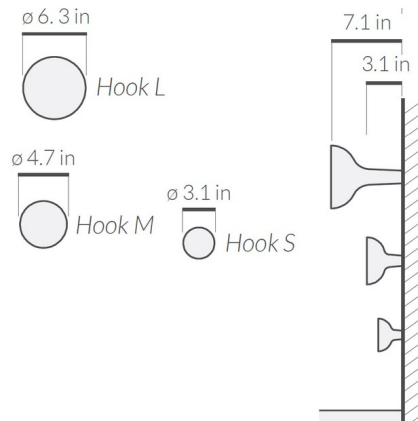

Lightology

lightology.com
866-954-4489
07-06-26

Project: _____

Company: _____

Location: _____ Fixture Type: _____

SPEC #: **NOM780555**

Approved On: _____ Approved By: _____

Welcome Hook By Nomon

Description

Welcome Hooks features a natural walnut veneer. Available in Small and Medium pack or Large single.

Shown in walnut

Specifications

COLOR	N/A
BODY FINISH	Walnut
WATTAGE	N/A
DIMMER	N/A
DIMENSIONS	4.7"W x 4.7"H
BULB	N/A