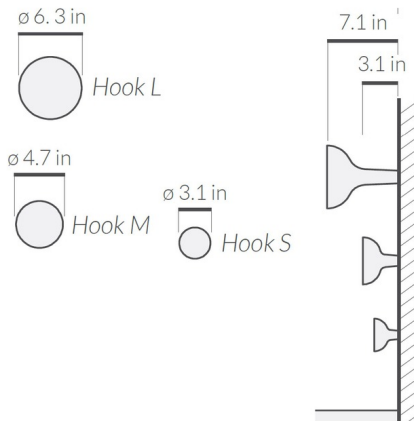

### Specifications

COLOR	N/A
BODY FINISH	Walnut
WATTAGE	N/A
DIMMER	N/A
DIMENSIONS	4.7"W x 4.7"H
BULB	N/A

CLICK TO VIEW PRODUCT

Notes: