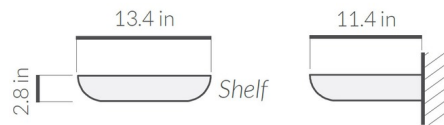

By Nomon

Description

The Welcome Shelf features a natural walnut veneer.

Shown in walnut

Specifications

COLOR	N/A
BODY FINISH	Walnut
WATTAGE	N/A
DIMMER	N/A
DIMENSIONS	13.4"W x 2.8"H
BULB	N/A

CLICK TO VIEW PRODUCT