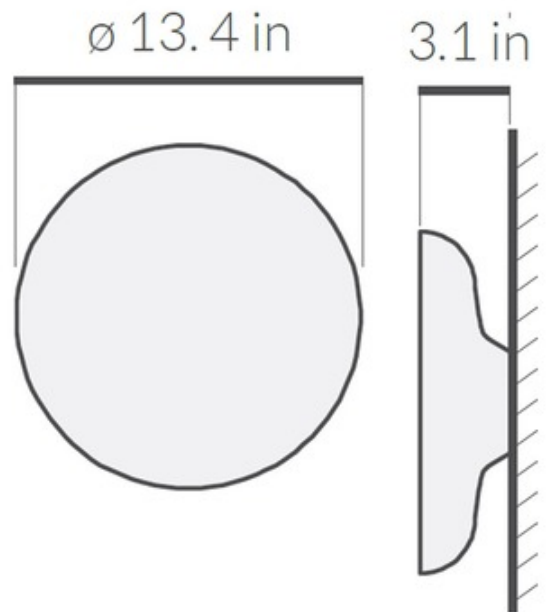

BRAND

Nomon

DESCRIPTION

The Welcome Mirror features a natural walnut veneer.

Shown in: Walnut

COLOR	N/A
BODY FINISH	Walnut
WATTAGE	N/A
DIMMER	N/A
DIMENSIONS	13.4"W x 13.4"H x 13.4"D
LAMP	N/A

SPEC #

NOM780558