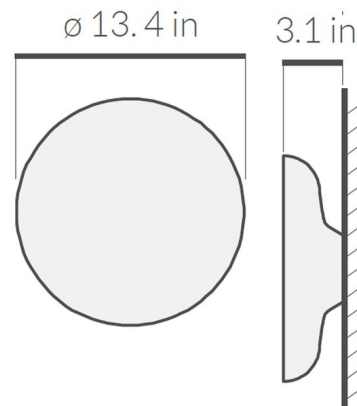

By Nomon

Description

The Welcome Mirror features a natural walnut veneer.

Shown in walnut

Specifications

COLOR	N/A
BODY FINISH	Walnut
WATTAGE	N/A
DIMMER	N/A
DIMENSIONS	13.4"W x 13.4"H x 13.4"D
BULB	N/A

CLICK TO VIEW PRODUCT