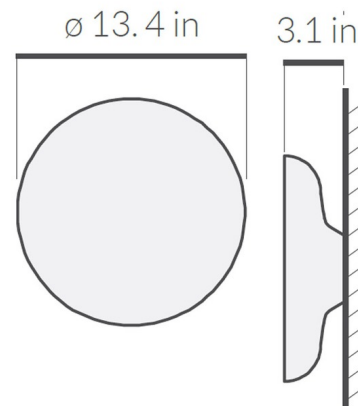

By Nomon

Description

The Welcome Mirror features a natural walnut veneer.

Shown in walnut

Specifications

COLOR	N/A
BODY FINISH	Walnut
WATTAGE	N/A
DIMMER	N/A
DIMENSIONS	13.4"W x 13.4"H x 13.4"D
BULB	N/A

CLICK TO VIEW PRODUCT