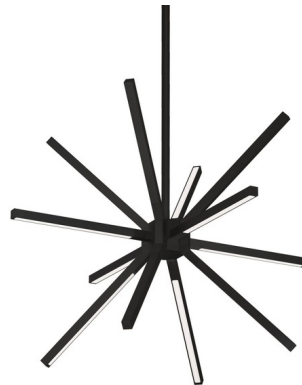

## Sirius Minor Chandelier

By Kuzco Lighting

### Description

The Sirius Minor Pendant has a striking presence, composed of sleek beams extending out in all different angles from a center point in a starburst of light. Includes 72 inches of cord.

### Specifications

COLOR . . . . . White  
 BODY FINISH . . . . . Black  
 WATTAGE . . . . . 43W  
 DIMMER . . . . . Low Voltage Electronic  
 DIMENSIONS . . . . . 20.25"W x 14.75"H  
 INTEGRATED LED MODULE . . . . . 1 x LED/43W/120V LED

### Technical Information

PRODUCT DIMENSIONS . . . . . Downrods: One 4", One 6" and Three 12" Included  
 LAMP LIFE . . . . . 50000 hours  
 COLOR RENDERING . . . . . 90 CRI  
 LAMP COLOR . . . . . 3000K  
 LUMENS/WATT . . . . . 30.09  
 LUMINOUS FLUX . . . . . 1294 lumens