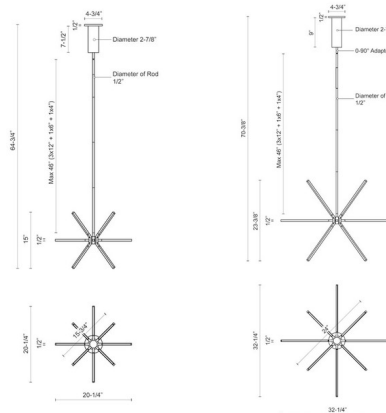

Shown in black / white

CLICK TO VIEW PRODUCT

Notes: