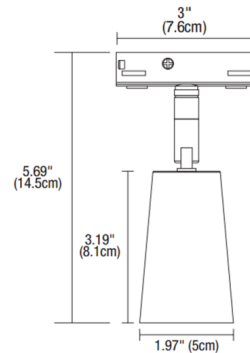

CLICK TO VIEW PRODUCT

Notes: