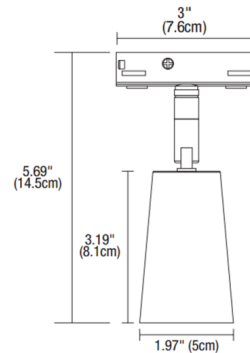

### Description

The Delta 24VDC Warm Dim LED Track Head is available with 6.9 watt 24VDC LED module in Warm Dim (3000K-1800K) color temperature. Features reflector with Spot (SP) 20 degree or Flood (FL) 40 degree beam spread options. Reflector may be changed at the job site. Fixture design is of a flat-back cone heat sink that swivels 90 degrees vertically and 360 degrees horizontally. Compatible with PureEdge TruTrack Recessed Track (TR24-1C, TR24-2C), Pipeline Systems including Modular Suspension, Pipeline Track Suspensions and Pipeline Stem Mount Wall/Display (P1SDM, PT, PSTU2CR, PSTU2CR) and Surface Mount track (TS24-1C) Note: Limited quantities available.

### Specifications

COLOR	N/A
BODY FINISH	Black
WATTAGE	6.9W
DIMMER	Low Voltage Electronic
DIMENSIONS	1.97"W x 5.69"H
INTEGRATED LED MODULE	1 x LED/6.9W/24V LED

### Technical Information

LAMP LIFE	50000 hours
BEAM ANGLE	20°
COLOR RENDERING	95 CRI
LAMP COLOR	3000K Warm Dim
LUMENS/WATT	78.99
LUMINOUS FLUX	545 lumens

Shown in black

CLICK TO VIEW PRODUCT

Notes: