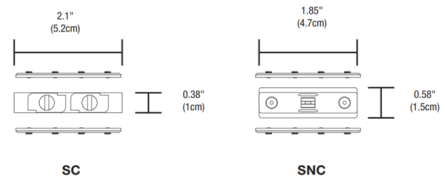

Description

TruTrak Miniature Straight Connector joins two track sections end to end and is covered by the plastic insert. Offered in a conductive and non-conductive option. Designed for use with PureEdge Lighting TruTrack 1-circuit recessed track. Note: Included with track sections.

Shown in white

Specifications

COLOR	N/A
BODY FINISH	White
WATTAGE	N/A
DIMMER	N/A
DIMENSIONS	1.85"W x 0.59"H
BULB	N/A

CLICK TO VIEW PRODUCT

Notes: