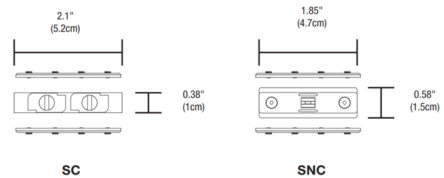

## TruTrack 1-Circuit Straight Connector By PureEdge Lighting

### Description

TruTrak Miniature Straight Connector joins two track sections end to end and is covered by the plastic insert. Offered in a conductive and non-conductive option. Designed for use with PureEdge Lighting TruTrack 1-circuit recessed track. Note: Included with track sections.

### Specifications

COLOR	N/A
BODY FINISH	White
WATTAGE	N/A
DIMMER	N/A
DIMENSIONS	1.85"W x 0.59"H
BULB	N/A

CLICK TO VIEW PRODUCT

Notes: