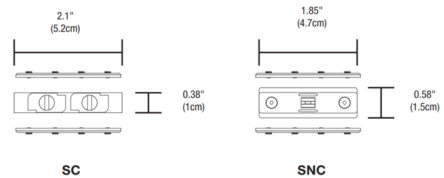

By PureEdge Lighting

Description

TruTrak Miniature Straight Connector joins two track sections end to end and is covered by the plastic insert. Offered in a conductive and non-conductive option. Designed for use with PureEdge Lighting TruTrack 1-circuit recessed track. Note: Included with track sections.

Shown in white

Specifications

COLOR	N/A
BODY FINISH	White
WATTAGE	N/A
DIMMER	N/A
DIMENSIONS	1.85"W x 0.59"H
BULB	N/A

CLICK TO VIEW PRODUCT

Notes: