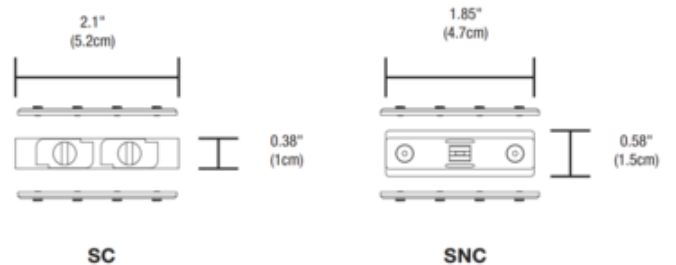

DESIGNER

Gregory Kay

BRAND

PureEdge Lighting

DESCRIPTION

TruTrak Miniature Straight Connector joins two track sections end to end and is covered by the plastic insert. Offered in a conductive and non-conductive option. Designed for use with PureEdge Lighting TruTrack 1-circuit recessed track. Note: Included with track sections.

Shown in: White

SHADE COLOR	N/A
BODY FINISH	White
WATTAGE	N/A
DIMMER	N/A
DIMENSIONS	1.85"W x 0.59"H
LAMP	N/A

ITEM NUMBER EDG780672

COMPANY	PROJECT	FIXTURE TYPE	APPROVED BY	DATE