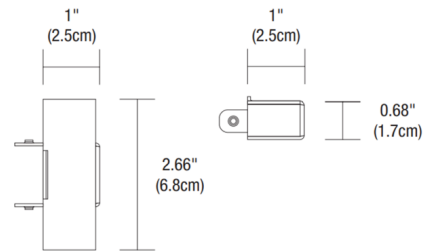

### Description

TruTrack Dead End Cap needs to be ordered with each dead end of track. Can be used as a take up receptacle for extra Soft Strip. Designed for use with PureEdge Lighting TruTrack 24 volt 1-circuit recessed track, TruTrack Magnetic 24 volt 2-circuit recessed track, and TruTrack Dual Source 24 volt recessed track. Note: Required for each dead end of track.

### Specifications

COLOR	N/A
BODY FINISH	White
WATTAGE	N/A
DIMMER	N/A
DIMENSIONS	2.66"W x 1"H
BULB	N/A

CLICK TO VIEW PRODUCT

Notes: