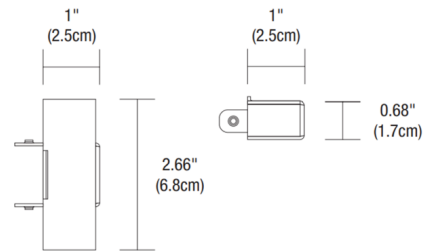

Lightology

lightology.com
866-954-4489
04-28-26

Project: _____

Company: _____

Location: _____ Fixture Type: _____

SPEC #: **EDG780706**

Approved On: _____ Approved By: _____

TruTrack Dead End Cap By PureEdge Lighting

Description

TruTrack Dead End Cap needs to be ordered with each dead end of track. Can be used as a take up receptacle for extra Soft Strip. Designed for use with PureEdge Lighting TruTrack 24 volt 1-circuit recessed track, TruTrack Magnetic 24 volt 2-circuit recessed track, and TruTrack Dual Source 24 volt recessed track. Note: Required for each dead end of track.

Shown in white

Specifications

COLOR	N/A
BODY FINISH	White
WATTAGE	N/A
DIMMER	N/A
DIMENSIONS	2.66"W x 1"H
BULB	N/A

CLICK TO VIEW PRODUCT

Notes: