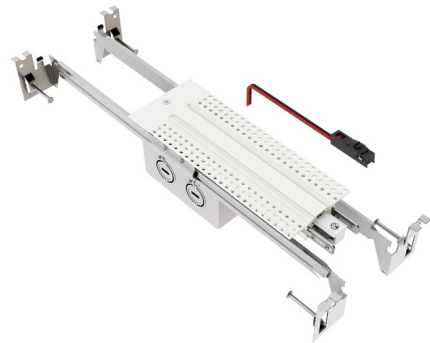

Lightology

lightology.com
866-954-4489
06-05-26

Project: _____

Company: _____

Location: _____ Fixture Type: _____

SPEC #: **EDG780710**

Approved On: _____ Approved By: _____

TruTrack 1-Circuit End Power Feed with Junction Box By PureEdge Lighting

Description

TruTrack End Power Feed with Junction Box. Single circuit up to 96 watts, 24VDC. 1 inch rectangle cover for standard 2.5 inch square junction box and 24VDC remote power supply, sold separately. Drywall: (ST) Standard 5/8 inch. Designed for use with PureEdge Lighting TruTrack 1-circuit recessed track.

Shown in white

Specifications

COLOR	N/A
BODY FINISH	White
WATTAGE	N/A
DIMMER	N/A
DIMENSIONS	6"L x 2.59"W
BULB	N/A

CLICK TO VIEW PRODUCT

Notes: