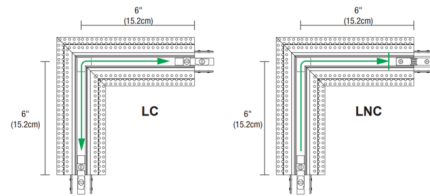

## TruTrack 1-Circuit L Connector By PureEdge Lighting

### Description

TruTrack L Connector joins two straight TruTrack Channels together to make a 90 degree angle. Available in a Conductive (LC) or Non-Conductive (LNC) option. Order Non-Conductive when adding two power supplies in a square configuration. Designed for use with PureEdge Lighting TruTrack 1-circuit recessed track.

### Specifications

COLOR	N/A
BODY FINISH	White
WATTAGE	N/A
DIMMER	N/A
DIMENSIONS	6"L x 6"H
BULB	N/A

CLICK TO VIEW PRODUCT

Notes: