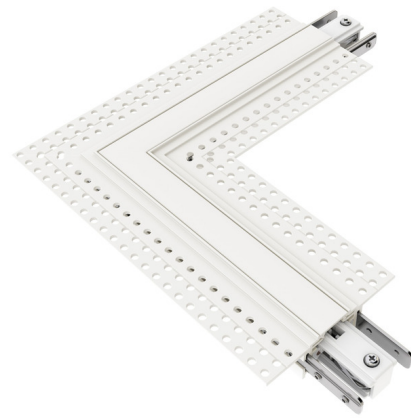

## TruTrack 1-Circuit L Connector By PureEdge Lighting

### Description

TruTrack L Connector joins two straight TruTrack Channels together to make a 90 degree angle. Available in a Conductive (LC) or Non-Conductive (LNC) option. Order Non-Conductive when adding two power supplies in a square configuration. Designed for use with PureEdge Lighting TruTrack 1-circuit recessed track.

### Specifications

COLOR	N/A
BODY FINISH	White
WATTAGE	N/A
DIMMER	N/A
DIMENSIONS	6"L x 6"H
BULB	N/A

CLICK TO VIEW PRODUCT

Notes: