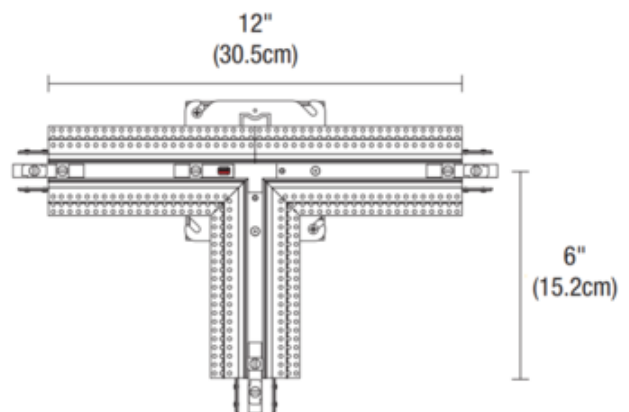

BRAND

PureEdge Lighting

DESCRIPTION

TruTrack T Power Feed with Junction Box. For 5/8 inch to 1.25 inch drywall. Single circuit, feeds three directions up to 3X200 watts, 24VDC. Mounts to a standard 4 inch square junction box. Designed for use with PureEdge Lighting TruTrack 1-circuit recessed track.

SHADE COLOR	N/A
BODY FINISH	White
WATTAGE	N/A
DIMMER	N/A
DIMENSIONS	2.59"W
LAMP	N/A

SPEC # EDG780718

COMPANY	PROJECT	FIXTURE TYPE	APPROVED BY	DATE