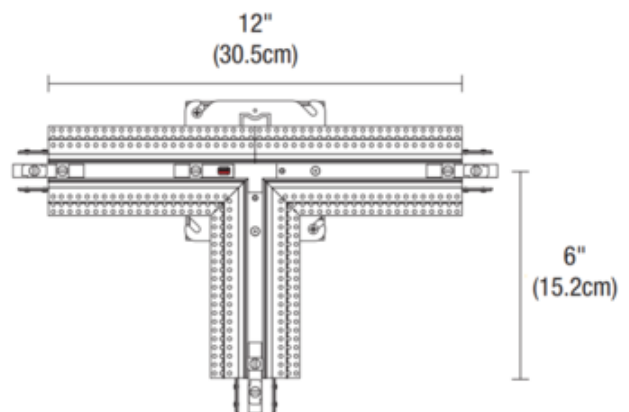

**BRAND**

PureEdge Lighting

**DESCRIPTION**

TruTrack T Power Feed with Junction Box. For 5/8 inch to 1.25 inch drywall. Single circuit, feeds three directions up to 3X200 watts, 24VDC. Mounts to a standard 4 inch square junction box. Designed for use with PureEdge Lighting TruTrack 1-circuit recessed track.

SHADE COLOR	N/A
BODY FINISH	White
WATTAGE	N/A
DIMMER	N/A
DIMENSIONS	2.59"W
LAMP	N/A

SPEC # EDG780718

COMPANY	PROJECT	FIXTURE TYPE	APPROVED BY	DATE