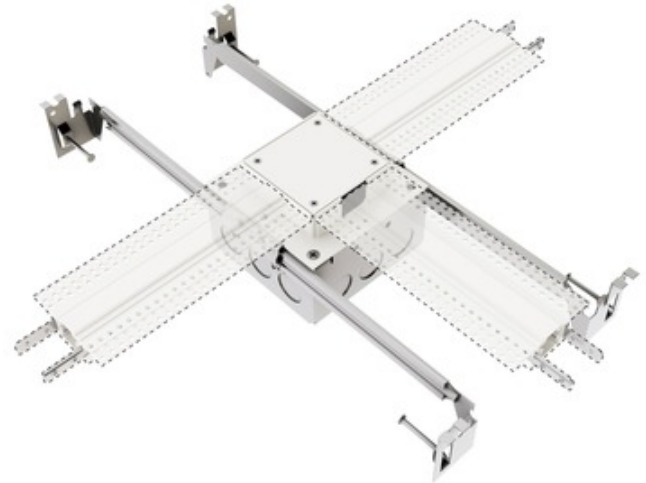

**BRAND**

PureEdge Lighting

**DESCRIPTION**

TruTrack T Power Feed with Junction Box. For 5/8 inch to 1.25 inch drywall. Single circuit, feeds three directions up to 3X200 watts, 24VDC. Mounts to a standard 4 inch square junction box. Designed for use with PureEdge Lighting TruTrack 1-circuit recessed track.

SHADE COLOR	N/A
BODY FINISH	White
WATTAGE	N/A
DIMMER	N/A
DIMENSIONS	2.59"W
LAMP	N/A

SPEC # EDG780718

COMPANY	PROJECT	FIXTURE TYPE	APPROVED BY	DATE