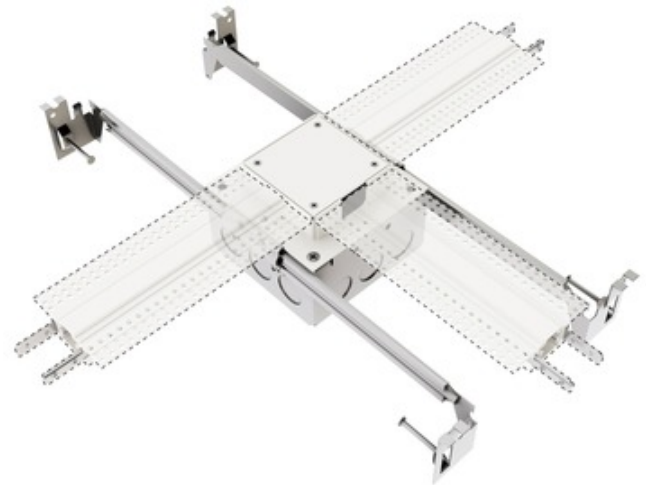

BRAND

PureEdge Lighting

DESCRIPTION

TruTrack T Power Feed with Junction Box. For 5/8 inch to 1.25 inch drywall. Single circuit, feeds three directions up to 3X200 watts, 24VDC. Mounts to a standard 4 inch square junction box. Designed for use with PureEdge Lighting TruTrack 1-circuit recessed track.

SHADE COLOR	N/A
BODY FINISH	White
WATTAGE	N/A
DIMMER	N/A
DIMENSIONS	2.59"W
LAMP	N/A

SPEC # EDG780718

COMPANY	PROJECT	FIXTURE TYPE	APPROVED BY	DATE