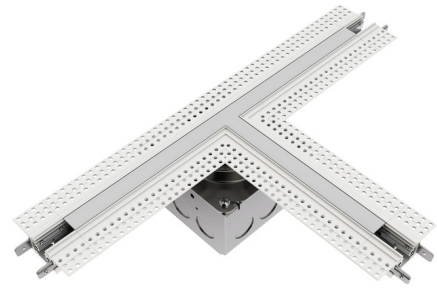

Lightology

lightology.com
866-954-4489
07-11-26

Project: _____

Company: _____

Location: _____ Fixture Type: _____

SPEC #: **EDG780719**

Approved On: _____ Approved By: _____

TruTrack 1-Circuit T Power Feed with Junction Box By PureEdge Lighting

Description

TruTrack T Power Feed with Junction Box. For 5/8 inch to 1.25 inch drywall. Single circuit, feeds three directions up to 3X200 watts, 24VDC. Mounts to a standard 4 inch square junction box. Designed for use with PureEdge Lighting TruTrack 1-circuit recessed track.

Shown in white

Specifications

COLOR	N/A
BODY FINISH	White
WATTAGE	N/A
DIMMER	N/A
DIMENSIONS	2.59"W
BULB	N/A

CLICK TO VIEW PRODUCT

Notes: