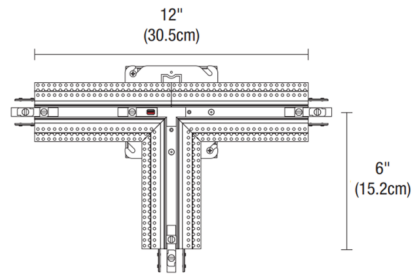

Description

TruTrack T Power Feed with Junction Box. For 5/8 inch to 1.25 inch drywall. Single circuit, feeds three directions up to 3X200 watts, 24VDC. Mounts to a standard 4 inch square junction box. Designed for use with PureEdge Lighting TruTrack 1-circuit recessed track.

Shown in white

Specifications

COLOR	N/A
BODY FINISH	White
WATTAGE	N/A
DIMMER	N/A
DIMENSIONS	2.59"W
BULB	N/A

CLICK TO VIEW PRODUCT

Notes: