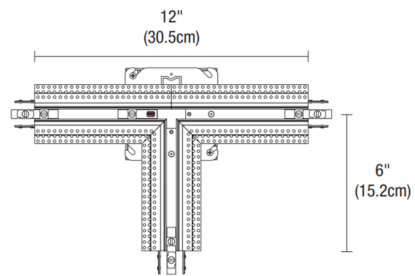

Description

TruTrack T Power Feed with Junction Box. For 5/8 inch to 1.25 inch drywall. Single circuit, feeds three directions up to 3X200 watts, 24VDC. Mounts to a standard 4 inch square junction box. Designed for use with PureEdge Lighting TruTrack 1-circuit recessed track.

Shown in white

Specifications

COLOR	N/A
BODY FINISH	White
WATTAGE	N/A
DIMMER	N/A
DIMENSIONS	2.59"W
BULB	N/A

CLICK TO VIEW PRODUCT

Notes: