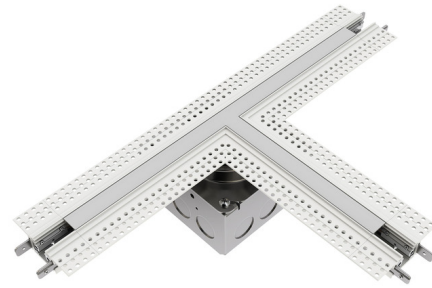

Lightology

lightology.com
866-954-4489
04-25-26

Project: _____

Company: _____

Location: _____ Fixture Type: _____

SPEC #: **EDG780719**

Approved On: _____ Approved By: _____

TruTrack 1-Circuit T Power Feed with Junction Box By PureEdge Lighting

Description

TruTrack T Power Feed with Junction Box. For 5/8 inch to 1.25 inch drywall. Single circuit, feeds three directions up to 3X200 watts, 24VDC. Mounts to a standard 4 inch square junction box. Designed for use with PureEdge Lighting TruTrack 1-circuit recessed track.

Shown in white

Specifications

COLOR	N/A
BODY FINISH	White
WATTAGE	N/A
DIMMER	N/A
DIMENSIONS	2.59"W
BULB	N/A

CLICK TO VIEW PRODUCT

Notes: