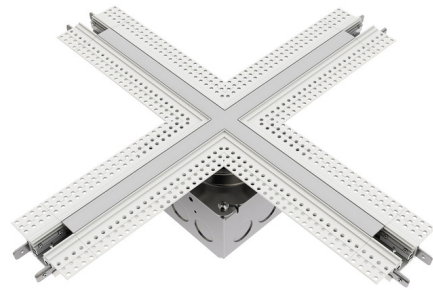

## TruTrack 1-Circuit X Power Feed with Junction Box By PureEdge Lighting

### Description

TruTrack X Power Feed with Junction Box. Single circuit, feeds four directions up to 4X200 watts, 24VDC. Mounts to a 4 inch square junction box. Designed for use with PureEdge Lighting TruTrack 1-circuit recessed track.

### Specifications

COLOR	N/A
BODY FINISH	White
WATTAGE	N/A
DIMMER	N/A
DIMENSIONS	2.59"W
BULB	N/A

CLICK TO VIEW PRODUCT

Notes: