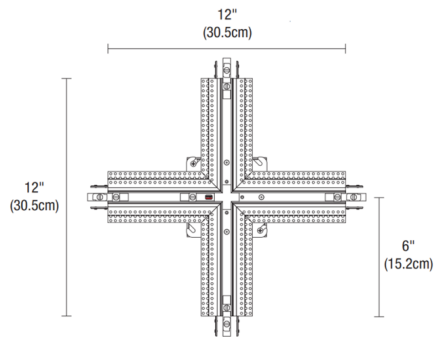

Description

TruTrack X Power Feed with Junction Box. Single circuit, feeds four directions up to 4X200 watts, 24VDC. Mounts to a 4 inch square junction box. Designed for use with PureEdge Lighting TruTrack 1-circuit recessed track.

Shown in white

Specifications

COLOR	N/A
BODY FINISH	White
WATTAGE	N/A
DIMMER	N/A
DIMENSIONS	2.59"W
BULB	N/A

CLICK TO VIEW PRODUCT

Notes: