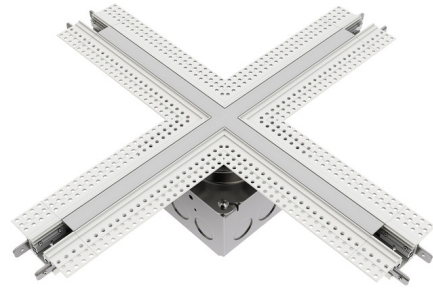

Lightology

lightology.com
866-954-4489
04-25-26

Project: _____
Company: _____
Location: _____ Fixture Type: _____
SPEC #: **EDG780721**
Approved On: _____ Approved By: _____

TruTrack 1-Circuit X Power Feed with Junction Box By PureEdge Lighting

Description

TruTrack X Power Feed with Junction Box. Single circuit, feeds four directions up to 4X200 watts, 24VDC. Mounts to a 4 inch square junction box. Designed for use with PureEdge Lighting TruTrack 1-circuit recessed track.

Shown in white

Specifications

COLOR	N/A
BODY FINISH	White
WATTAGE	N/A
DIMMER	N/A
DIMENSIONS	2.59"W
BULB	N/A

CLICK TO VIEW PRODUCT

Notes: