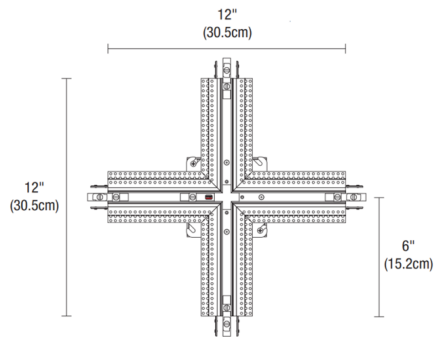

## TruTrack 1-Circuit X Power Feed with Junction Box By PureEdge Lighting

### Description

TruTrack X Power Feed with Junction Box. Single circuit, feeds four directions up to 4X200 watts, 24VDC. Mounts to a 4 inch square junction box. Designed for use with PureEdge Lighting TruTrack 1-circuit recessed track.

### Specifications

COLOR	N/A
BODY FINISH	White
WATTAGE	N/A
DIMMER	N/A
DIMENSIONS	2.59"W
BULB	N/A

CLICK TO VIEW PRODUCT

Notes: