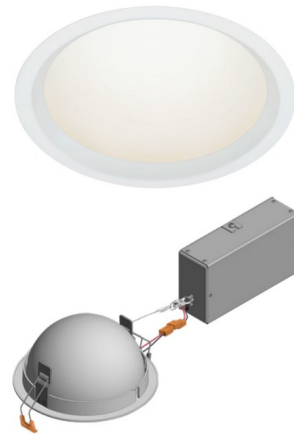

By Visual Comfort Architectural

Description

The Reflections Skye Remodel Housing with Flanged or Flangeless ceiling plane options combine decorative recessed domes with indirect LED illumination. Flanged for a more traditional ceiling appearance or flangeless for a smooth, mud-in ceiling appearance. Available in 5, 8 and 12 inch diameter options, the domes act as reflectors to a completely hidden ring of up-firing LEDs. Flanged trims accommodate a .50 to 1 inch ceiling thickness. Flangeless includes an integral mud plate. IC remodel housing (suitable up to R60 spray foam insulation) with a remote junction box. Universal 120V-277V. Supplied with a constant current driver. Dimmable to 5 percent with an electronic low voltage, Triac, or 0-10V dimmer, sold separately.

Specifications

REFLECTOR/BAFFLE COLOR	N/A
BODY FINISH	White
WATTAGE	9W
DIMMER	Low Voltage Electronic
DIMENSIONS	5"W x 3.1"H
INTEGRATED LED MODULE	1 x LED/9W/120V LED

Technical Information

APERTURE SIZE	5.000"
APERTURE SHAPE	Round
HOUSING HEIGHT	.4"
HOUSING TYPE	Remodel IC
CEILING TYPE	Drywall with Trim
FUNCTION	Decorative
LAMP LIFE	50000 hours
COLOR RENDERING	.90 CRI
LAMP COLOR	2700K
LUMENS/WATT	76.00
LUMINOUS FLUX	684 lumens