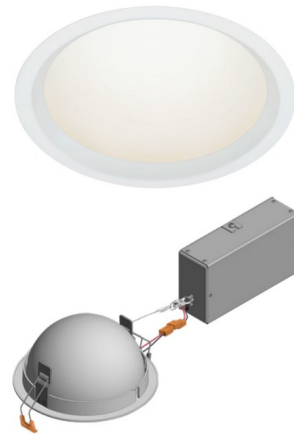

### Description

The Reflections Skye Remodel Housing with Flanged or Flangeless ceiling plane options combine decorative recessed domes with indirect LED illumination. Flanged for a more traditional ceiling appearance or flangeless for a smooth, mud-in ceiling appearance. Available in 5, 8 and 12 inch diameter options, the domes act as reflectors to a completely hidden ring of up-firing LEDs. Flanged trims accommodate a .50 to 1 inch ceiling thickness. Flangeless includes an integral mud plate. IC remodel housing (suitable up to R60 spray foam insulation) with a remote junction box. Universal 120V-277V. Supplied with a constant current driver. Dimmable to 5 percent with an electronic low voltage, Triac, or 0-10V dimmer, sold separately.

### Specifications

REFLECTOR/BAFFLE COLOR	N/A
BODY FINISH	White
WATTAGE	9W
DIMMER	Low Voltage Electronic
DIMENSIONS	5"W x 3.1"H
INTEGRATED LED MODULE	1 x LED/9W/120V LED

### Technical Information

APERTURE SIZE	5.000"
APERTURE SHAPE	Round
HOUSING HEIGHT	.4"
HOUSING TYPE	Remodel IC
CEILING TYPE	Drywall with Trim
FUNCTION	Decorative
LAMP LIFE	50000 hours
COLOR RENDERING	.90 CRI
LAMP COLOR	2700K
LUMENS/WATT	76.00
LUMINOUS FLUX	684 lumens