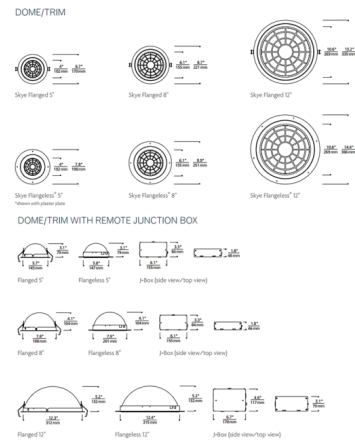

By Visual Comfort Architectural

Description

The Reflections Skye Remodel Housing with Flanged or Flangeless ceiling plane options combine decorative recessed domes with indirect LED illumination. Flanged for a more traditional ceiling appearance or flangeless for a smooth, mud-in ceiling appearance. Available in 5, 8 and 12 inch diameter options, the domes act as reflectors to a completely hidden ring of up-firing LEDs. Flanged trims accommodate a .50 to 1 inch ceiling thickness. Flangeless includes an integral mud plate. IC remodel housing (suitable up to R60 spray foam insulation) with a remote junction box. Universal 120V-277V. Supplied with a constant current driver. Dimmable to 5 percent with an electronic low voltage, Triac, or 0-10V dimmer, sold separately.

Specifications

REFLECTOR/BAFFLE COLOR	N/A
BODY FINISH	White
WATTAGE	9W
DIMMER	Low Voltage Electronic
DIMENSIONS	5"W x 3.1"H
INTEGRATED LED MODULE	1 x LED/9W/120V LED

Technical Information

APERTURE SIZE	5.000"
APERTURE SHAPE	Round
HOUSING HEIGHT	.4"
HOUSING TYPE	Remodel IC
CEILING TYPE	Drywall with Trim
FUNCTION	Decorative
LAMP LIFE	50000 hours
COLOR RENDERING	.90 CRI
LAMP COLOR	2700K
LUMENS/WATT	76.00
LUMINOUS FLUX	684 lumens

Shown in white

CLICK TO VIEW PRODUCT

Notes: