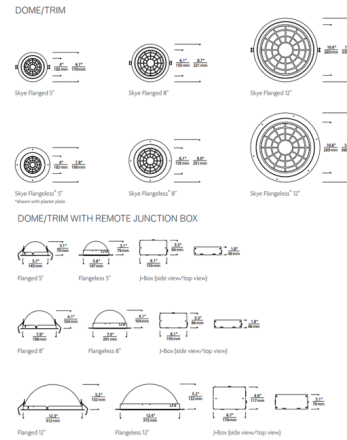

CLICK TO VIEW PRODUCT

Notes: