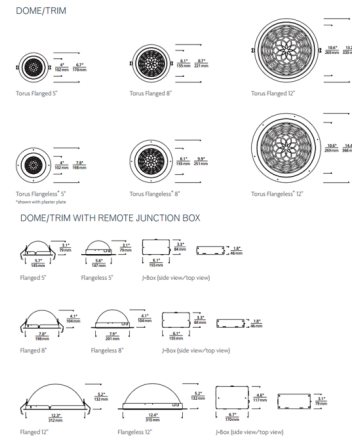

CLICK TO VIEW PRODUCT

Notes: