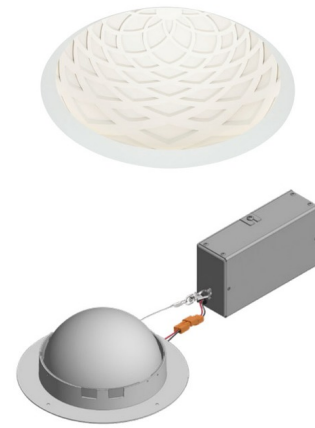

### Description

The Reflections Torus Remodel Housing with Flanged or Flangeless ceiling plane options combine decorative recessed domes with indirect LED illumination. Flanged for a more traditional ceiling appearance or flangeless for a smooth, mud-in ceiling appearance. Available in 5, 8 and 12 inch diameter options, the domes act as reflectors to a completely hidden ring of up-firing LEDs. Flanged trims accommodate a .50 to 1 inch ceiling thickness. Flangeless includes an integral mud plate. IC remodel housing (suitable up to R60 spray foam insulation) with a remote junction box. Universal 120V-277V. Supplied with a constant current driver. Dimmable to 5 percent with an electronic low voltage, Triac, or 0-10V dimmer, sold separately.

### Specifications

REFLECTOR/BAFFLE COLOR	N/A
BODY FINISH	White
WATTAGE	9W
DIMMER	Low Voltage Electronic
DIMENSIONS	5"W x 3.1"H
INTEGRATED LED MODULE	1 x LED/9W/120V LED

### Technical Information

APERTURE SIZE	5.000"
APERTURE SHAPE	Round
HOUSING HEIGHT	.4"
HOUSING TYPE	Remodel IC
CEILING TYPE	Drywall Trimless/Flush
FUNCTION	Decorative
LAMP LIFE	50000 hours
COLOR RENDERING	.90 CRI
LAMP COLOR	2700K
LUMENS/WATT	76.00
LUMINOUS FLUX	684 lumens