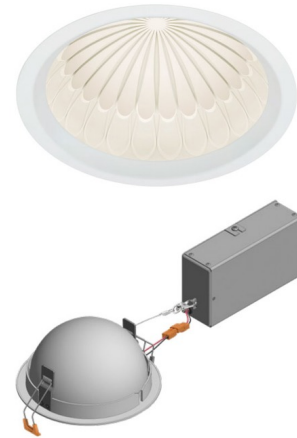

### Description

The Reflections Bloom Remodel Housing with Flanged or Flangeless ceiling plane options combine decorative recessed domes with indirect LED illumination. Flanged for a more traditional ceiling appearance or flangeless for a smooth, mud-in ceiling appearance. Available in 5, 8 and 12 inch diameter options, the domes act as reflectors to a completely hidden ring of up-firing LEDs. Flanged trims accommodate a .50 to 1 inch ceiling thickness. Flangeless includes an integral mud plate. IC remodel housing (suitable up to R60 spray foam insulation) with a remote junction box. Universal 120V-277V. Supplied with a constant current driver. Dimmable to 5 percent with an electronic low voltage, Triac, or 0-10V dimmer, sold separately.

### Specifications

REFLECTOR/BAFFLE COLOR	N/A
BODY FINISH	White
WATTAGE	9W
DIMMER	Low Voltage Electronic
DIMENSIONS	5"W x 3.1"H
INTEGRATED LED MODULE	1 x LED/9W/120V LED

### Technical Information

APERTURE SIZE	5.000"
APERTURE SHAPE	Round
HOUSING HEIGHT	4"
HOUSING TYPE	Remodel IC
CEILING TYPE	Drywall with Trim
FUNCTION	Decorative
LAMP LIFE	50000 hours
COLOR RENDERING	90 CRI
LAMP COLOR	2700K
LUMENS/WATT	76.00
LUMINOUS FLUX	684 lumens