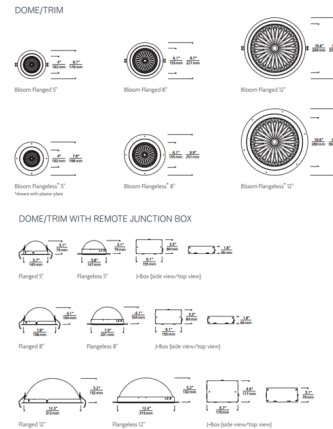

CLICK TO VIEW PRODUCT

Notes: