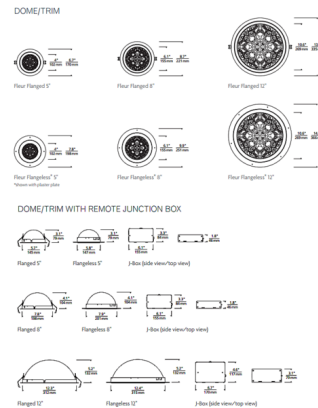

By Visual Comfort Architectural

Description

The Reflections Fleur Remodel Housing with Flanged or Flangeless ceiling plane options combine decorative recessed domes with indirect LED illumination. Flanged for a more traditional ceiling appearance or flangeless for a smooth, mud-in ceiling appearance. Available in 5, 8 and 12 inch diameter options, the domes act as reflectors to a completely hidden ring of up-firing LEDs. Flanged trims accommodate a .50 to 1 inch ceiling thickness. Flangeless includes an integral mud plate. IC remodel housing (suitable up to R60 spray foam insulation) with a remote junction box. Universal 120V-277V. Supplied with a constant current driver. Dimmable to 5 percent with an electronic low voltage, Triac, or 0-10V dimmer, sold separately.

Specifications

REFLECTOR/BAFFLE COLOR	N/A
BODY FINISH	White
WATTAGE	9W
DIMMER	Low Voltage Electronic
DIMENSIONS	5"W x 3.1"H
INTEGRATED LED MODULE	1 x LED/9W/120V LED

Technical Information

APERTURE SIZE	5.000"
APERTURE SHAPE	Round
HOUSING HEIGHT	.4"
HOUSING TYPE	Remodel IC
CEILING TYPE	Drywall Trimless/Flush
FUNCTION	Decorative
LAMP LIFE	50000 hours
COLOR RENDERING	.90 CRI
LAMP COLOR	2700K
LUMENS/WATT	76.00
LUMINOUS FLUX	684 lumens

Shown in white

CLICK TO VIEW PRODUCT

Notes: