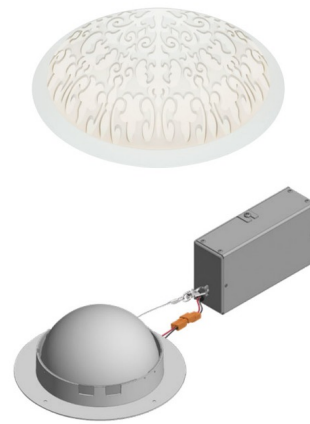

By Visual Comfort Architectural

Description

The Reflections Fleur Remodel Housing with Flanged or Flangeless ceiling plane options combine decorative recessed domes with indirect LED illumination. Flanged for a more traditional ceiling appearance or flangeless for a smooth, mud-in ceiling appearance. Available in 5, 8 and 12 inch diameter options, the domes act as reflectors to a completely hidden ring of up-firing LEDs. Flanged trims accommodate a .50 to 1 inch ceiling thickness. Flangeless includes an integral mud plate. IC remodel housing (suitable up to R60 spray foam insulation) with a remote junction box. Universal 120V-277V. Supplied with a constant current driver. Dimmable to 5 percent with an electronic low voltage, Triac, or 0-10V dimmer, sold separately.

Specifications

REFLECTOR/BAFFLE COLOR	N/A
BODY FINISH	White
WATTAGE	9W
DIMMER	Low Voltage Electronic
DIMENSIONS	5"W x 3.1"H
INTEGRATED LED MODULE	1 x LED/9W/120V LED

Technical Information

APERTURE SIZE	5.000"
APERTURE SHAPE	Round
HOUSING HEIGHT	.4"
HOUSING TYPE	Remodel IC
CEILING TYPE	Drywall Trimless/Flush
FUNCTION	Decorative
LAMP LIFE	50000 hours
COLOR RENDERING	.90 CRI
LAMP COLOR	2700K
LUMENS/WATT	76.00
LUMINOUS FLUX	684 lumens