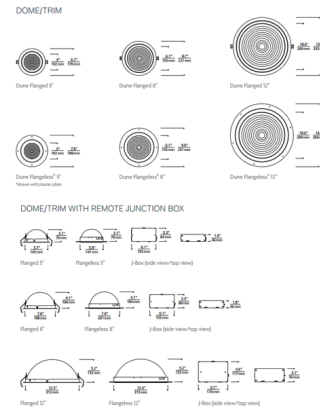

By Visual Comfort Architectural

Description

The Reflections Dune Remodel Housing with Flanged or Flangeless ceiling plane options combine decorative recessed domes with indirect LED illumination. Flanged for a more traditional ceiling appearance or flangeless for a smooth, mud-in ceiling appearance. Available in 5, 8 and 12 inch diameter options, the domes act as reflectors to a completely hidden ring of up-firing LEDs. Flanged trims accommodate a .50 to 1 inch ceiling thickness. Flangeless includes an integral mud plate. IC remodel housing (suitable up to R60 spray foam insulation) with a remote junction box. Universal 120V-277V. Supplied with a constant current driver. Dimmable to 5 percent with an electronic low voltage, Triac, or 0-10V dimmer, sold separately.

Specifications

REFLECTOR/BAFFLE COLOR	N/A
BODY FINISH	White
WATTAGE	9W
DIMMER	Low Voltage Electronic
DIMENSIONS	5"W x 3.1"H
INTEGRATED LED MODULE	1 x LED/9W/120V LED

Technical Information

APERTURE SIZE	5.000"
APERTURE SHAPE	Round
HOUSING HEIGHT	.4"
HOUSING TYPE	Remodel IC
CEILING TYPE	Drywall with Trim
FUNCTION	Decorative
LAMP LIFE	50000 hours
COLOR RENDERING	.90 CRI
LAMP COLOR	2700K
LUMENS/WATT	76.00
LUMINOUS FLUX	684 lumens

Shown in white

CLICK TO VIEW PRODUCT

Notes: