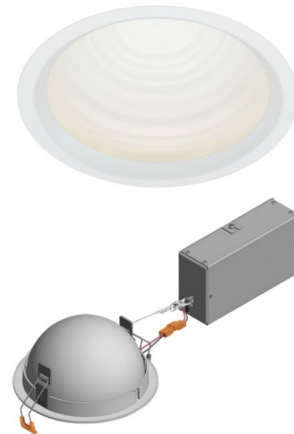

By Visual Comfort Architectural

Description

The Reflections Dune Remodel Housing with Flanged or Flangeless ceiling plane options combine decorative recessed domes with indirect LED illumination. Flanged for a more traditional ceiling appearance or flangeless for a smooth, mud-in ceiling appearance. Available in 5, 8 and 12 inch diameter options, the domes act as reflectors to a completely hidden ring of up-firing LEDs. Flanged trims accommodate a .50 to 1 inch ceiling thickness. Flangeless includes an integral mud plate. IC remodel housing (suitable up to R60 spray foam insulation) with a remote junction box. Universal 120V-277V. Supplied with a constant current driver. Dimmable to 5 percent with an electronic low voltage, Triac, or 0-10V dimmer, sold separately.

Specifications

REFLECTOR/BAFFLE COLOR	N/A
BODY FINISH	White
WATTAGE	9W
DIMMER	Low Voltage Electronic
DIMENSIONS	5"W x 3.1"H
INTEGRATED LED MODULE	1 x LED/9W/120V LED

Technical Information

APERTURE SIZE	5.000"
APERTURE SHAPE	Round
HOUSING HEIGHT	.4"
HOUSING TYPE	Remodel IC
CEILING TYPE	Drywall with Trim
FUNCTION	Decorative
LAMP LIFE	50000 hours
COLOR RENDERING	.90 CRI
LAMP COLOR	2700K
LUMENS/WATT	76.00
LUMINOUS FLUX	684 lumens