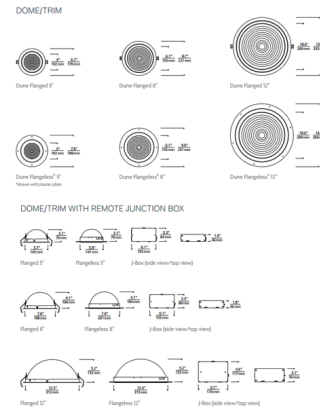

By Visual Comfort Architectural

Description

The Reflections Dune Remodel Housing with Flanged or Flangeless ceiling plane options combine decorative recessed domes with indirect LED illumination. Flanged for a more traditional ceiling appearance or flangeless for a smooth, mud-in ceiling appearance. Available in 5, 8 and 12 inch diameter options, the domes act as reflectors to a completely hidden ring of up-firing LEDs. Flanged trims accommodate a .50 to 1 inch ceiling thickness. Flangeless includes an integral mud plate. IC remodel housing (suitable up to R60 spray foam insulation) with a remote junction box. Universal 120V-277V. Supplied with a constant current driver. Dimmable to 5 percent with an electronic low voltage, Triac, or 0-10V dimmer, sold separately.

Specifications

REFLECTOR/BAFFLE COLOR	N/A
BODY FINISH	White
WATTAGE	15W
DIMMER	Low Voltage Electronic
DIMENSIONS	8"W x 4.1"H
INTEGRATED LED MODULE	1 x LED/15W/120V LED

Technical Information

APERTURE SIZE	8.000"
APERTURE SHAPE	Round
HOUSING HEIGHT	5"
HOUSING TYPE	Remodel IC
CEILING TYPE	Drywall Trimless/Flush
FUNCTION	Decorative
LAMP LIFE	50000 hours
COLOR RENDERING	90 CRI
LAMP COLOR	3500K
LUMENS/WATT	83.67
LUMINOUS FLUX	1255 lumens

Shown in white

CLICK TO VIEW PRODUCT

Notes: