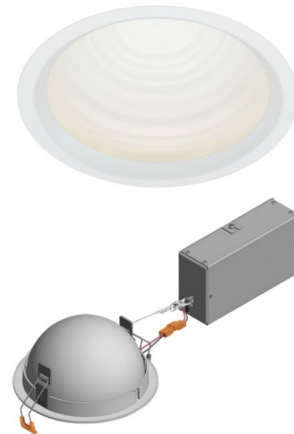

By Visual Comfort Architectural

Description

The Reflections Dune Remodel Housing with Flanged or Flangeless ceiling plane options combine decorative recessed domes with indirect LED illumination. Flanged for a more traditional ceiling appearance or flangeless for a smooth, mud-in ceiling appearance. Available in 5, 8 and 12 inch diameter options, the domes act as reflectors to a completely hidden ring of up-firing LEDs. Flanged trims accommodate a .50 to 1 inch ceiling thickness. Flangeless includes an integral mud plate. IC remodel housing (suitable up to R60 spray foam insulation) with a remote junction box. Universal 120V-277V. Supplied with a constant current driver. Dimmable to 5 percent with an electronic low voltage, Triac, or 0-10V dimmer, sold separately.

Specifications

REFLECTOR/BAFFLE COLOR	N/A
BODY FINISH	White
WATTAGE	15W
DIMMER	Low Voltage Electronic
DIMENSIONS	8"W x 4.1"H
INTEGRATED LED MODULE	1 x LED/15W/120V LED

Technical Information

APERTURE SIZE	8.000"
APERTURE SHAPE	Round
HOUSING HEIGHT	5"
HOUSING TYPE	Remodel IC
CEILING TYPE	Drywall Trimless/Flush
FUNCTION	Decorative
LAMP LIFE	50000 hours
COLOR RENDERING	90 CRI
LAMP COLOR	3500K
LUMENS/WATT	83.67
LUMINOUS FLUX	1255 lumens