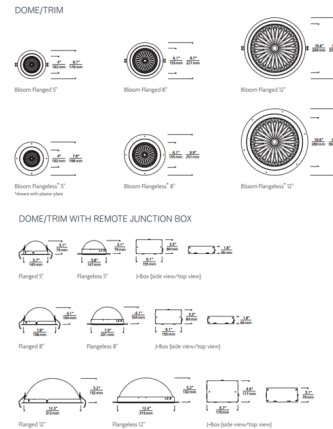

By Visual Comfort Architectural

Description

The Reflections Bloom Remodel Housing with Flanged or Flangeless ceiling plane options combine decorative recessed domes with indirect LED illumination. Flanged for a more traditional ceiling appearance or flangeless for a smooth, mud-in ceiling appearance. Available in 5, 8 and 12 inch diameter options, the domes act as reflectors to a completely hidden ring of up-firing LEDs. Flanged trims accommodate a .50 to 1 inch ceiling thickness. Flangeless includes an integral mud plate. IC remodel housing (suitable up to R60 spray foam insulation) with a remote junction box. Universal 120V-277V. Supplied with a constant current driver. Dimmable to 5 percent with an electronic low voltage, Triac, or 0-10V dimmer, sold separately.

Specifications

REFLECTOR/BAFFLE COLOR	N/A
BODY FINISH	White
WATTAGE	15W
DIMMER	Low Voltage Electronic
DIMENSIONS	8"W x 4.1"H
INTEGRATED LED MODULE	1 x LED/15W/120V LED

Technical Information

APERTURE SIZE	8.000"
APERTURE SHAPE	Round
HOUSING HEIGHT	5"
HOUSING TYPE	Remodel IC
CEILING TYPE	Drywall Trimless/Flush
FUNCTION	Decorative
LAMP LIFE	50000 hours
COLOR RENDERING	90 CRI
LAMP COLOR	3000K Warm Dim
LUMENS/WATT	83.67
LUMINOUS FLUX	1255 lumens

Shown in white

CLICK TO VIEW PRODUCT

Notes: