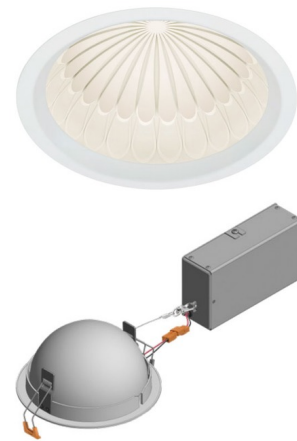

By Visual Comfort Architectural

Description

The Reflections Bloom Remodel Housing with Flanged or Flangeless ceiling plane options combine decorative recessed domes with indirect LED illumination. Flanged for a more traditional ceiling appearance or flangeless for a smooth, mud-in ceiling appearance. Available in 5, 8 and 12 inch diameter options, the domes act as reflectors to a completely hidden ring of up-firing LEDs. Flanged trims accommodate a .50 to 1 inch ceiling thickness. Flangeless includes an integral mud plate. IC remodel housing (suitable up to R60 spray foam insulation) with a remote junction box. Universal 120V-277V. Supplied with a constant current driver. Dimmable to 5 percent with an electronic low voltage, Triac, or 0-10V dimmer, sold separately.

Specifications

REFLECTOR/BAFFLE COLOR	N/A
BODY FINISH	White
WATTAGE	15W
DIMMER	Low Voltage Electronic
DIMENSIONS	8"W x 4.1"H
INTEGRATED LED MODULE	1 x LED/15W/120V LED

Technical Information

APERTURE SIZE	8.000"
APERTURE SHAPE	Round
HOUSING HEIGHT	5"
HOUSING TYPE	Remodel IC
CEILING TYPE	Drywall Trimless/Flush
FUNCTION	Decorative
LAMP LIFE	50000 hours
COLOR RENDERING	90 CRI
LAMP COLOR	3000K Warm Dim
LUMENS/WATT	83.67
LUMINOUS FLUX	1255 lumens