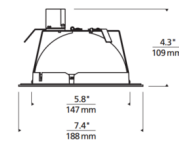

CLICK TO VIEW PRODUCT

Notes: