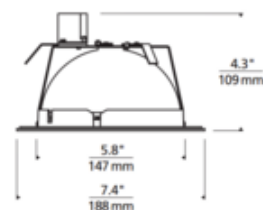

RETROFIT HOUSING

COMPANY	PROJECT	FIXTURE TYPE	APPROVED BY	DATE