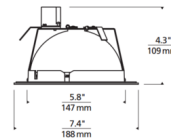

CLICK TO VIEW PRODUCT

Notes: