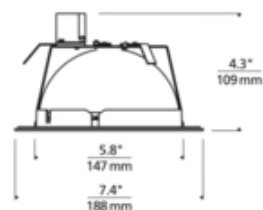

RETROFIT HOUSING

COMPANY	PROJECT	FIXTURE TYPE	APPROVED BY	DATE