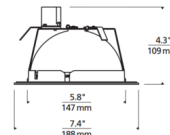

CLICK TO VIEW PRODUCT

Notes: