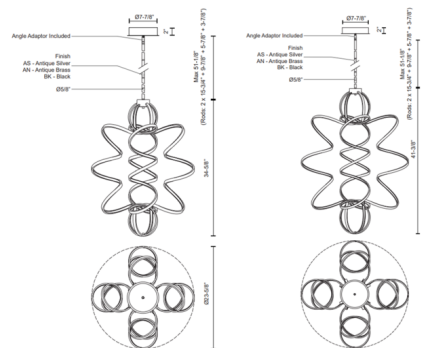

### Description

The Synergy Pendant features extruded and rolled rectangular aluminum extrusion which emits soft light through the silicone opal lens.

### Specifications

COLOR	White
BODY FINISH	Antique Brass
WATTAGE	107W
DIMMER	Low Voltage Electronic
DIMENSIONS	23.62"W x 34.62"H
INTEGRATED LED MODULE	1 x LED/107W/120V LED

### Technical Information

PRODUCT DIMENSIONS	Downrod Length: 51 1/8" Max
LAMP LIFE	50000 hours
COLOR RENDERING	90 CRI
LAMP COLOR	3000K
LUMENS/WATT	47.45
LUMINOUS FLUX	5077 lumens

Shown in antique brass / white